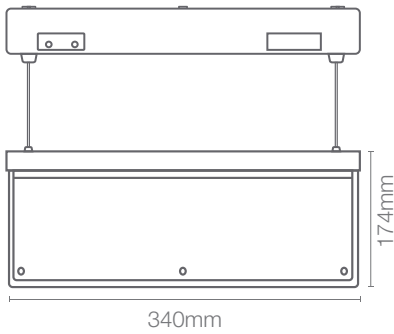

- Maintained or non-maintained

DROP EXIT SIGN

Legends available to order

Max Viewing Distance
200 x sign height

Maximum viewing distance for exit and safety signs based on viewing distances given in BS 5266 pt7/EN 1838 as 200 x Sign Height for internally illuminated signs.

30m Max Viewing Distance.

TECHNICAL INFORMATION

Dimensions:

340 x 45 x 214/996mm

Mounting type:

Weight:

1.02kg

STANDARDS