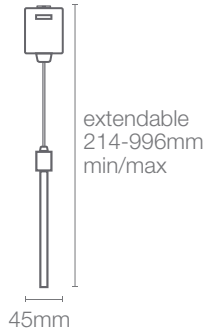

- Maintained or non-maintained

DROP EXIT SIGN

Legends available to order

Max Viewing Distance
200 x sign height

Maximum viewing distance for exit and safety signs based on viewing distances given in BS 5266 pt7/EN 1838 as 200 x Sign Height for internally illuminated signs.

30m Max Viewing Distance.

TECHNICAL INFORMATION

Dimensions:

340 x 45 x 214/996mm

Mounting type:

Weight:

1.02kg

STANDARDS