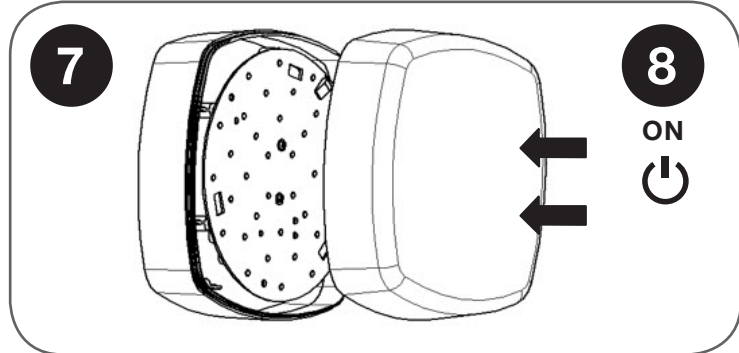

Installation Instructions - Moonlight LED

MOONLIGHT	
Part Ref	FHBL79*-B-OP
Lumen o/p	900 lm
Wattage	10W
Colour Temp	4000k
CRI	83 Ra

SUITABLE FOR LOOPING IN

For more Information call 01420 470 400 email lighting@fernhoward.com or visit www.fernhoward.com