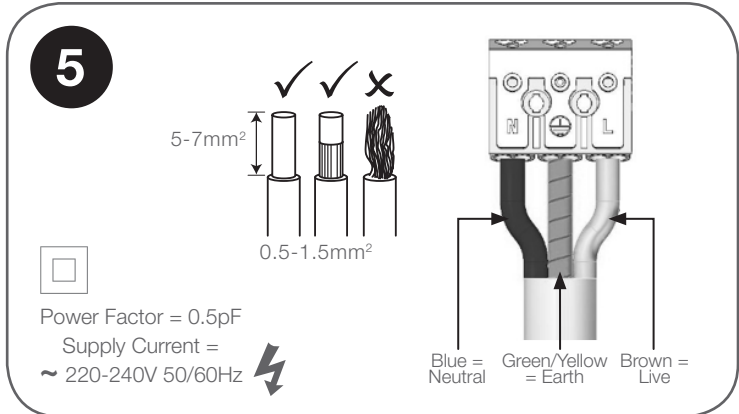

Installation Instructions - Moonlight LED

MOONLIGHT	
Part Ref	FHBL79*-B-OP
Lumen o/p	900 lm
Wattage	10W
Colour Temp	4000k
CRI	83 Ra

SUITABLE FOR LOOPING IN

For more Information call 01420 470 400 email lighting@fernhoward.com or visit www.fernhoward.com