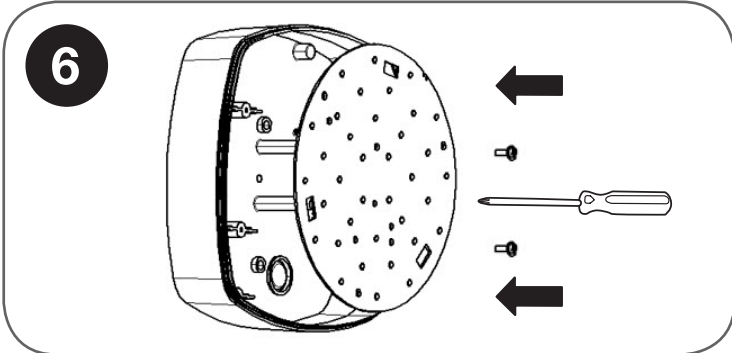

Installation Instructions - Moonlight LED

MOONLIGHT	
Part Ref	FHBL79*-B-OP
Lumen o/p	900 lm
Wattage	10W
Colour Temp	4000k
CRI	83 Ra

SUITABLE FOR LOOPING IN

For more Information call 01420 470 400 email lighting@fernhoward.com or visit www.fernhoward.com