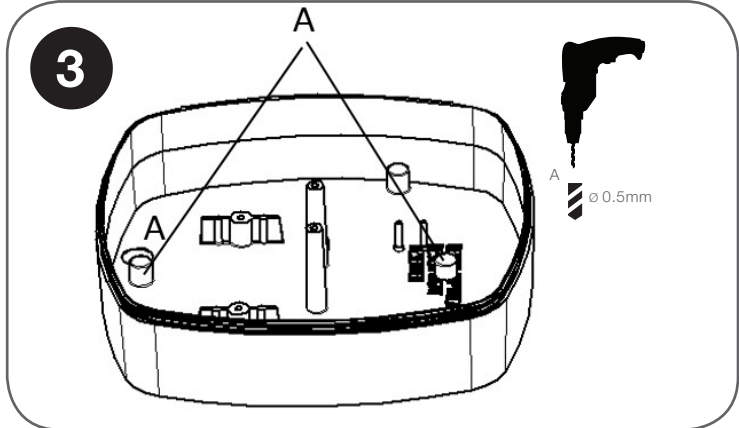

Installation Instructions - Moonlight LED

MOONLIGHT	
Part Ref	FHBL79*-B-OP
Lumen o/p	900 lm
Wattage	10W
Colour Temp	4000k
CRI	83 Ra

SUITABLE FOR LOOPING IN

For more Information call 01420 470 400 email lighting@fernhoward.com or visit www.fernhoward.com