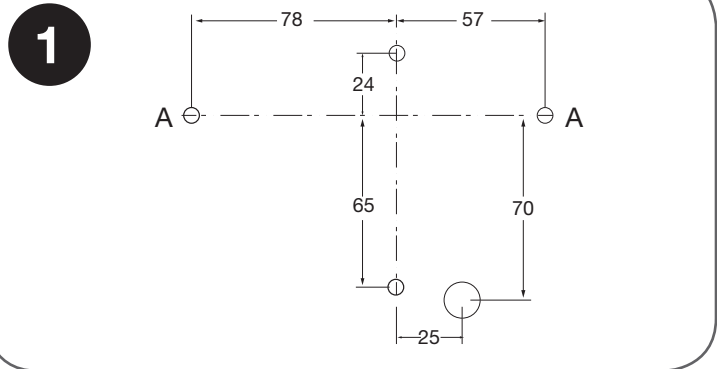

Installation Instructions - Moonlight LED

MOONLIGHT	
Part Ref	FHBL79*-B-OP
Lumen o/p	900 lm
Wattage	10W
Colour Temp	4000k
CRI	83 Ra

SUITABLE FOR LOOPING IN

For more Information call 01420 470 400 email lighting@fernhoward.com or visit www.fernhoward.com