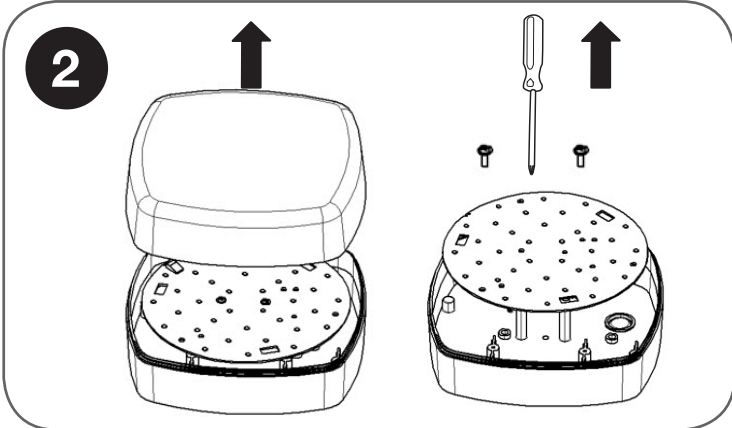

Installation Instructions - Moonlight LED

MOONLIGHT	
Part Ref	FHBL79*-B-OP
Lumen o/p	900 lm
Wattage	10W
Colour Temp	4000k
CRI	83 Ra

SUITABLE FOR LOOPING IN

For more Information call 01420 470 400 email lighting@fernhoward.com or visit www.fernhoward.com