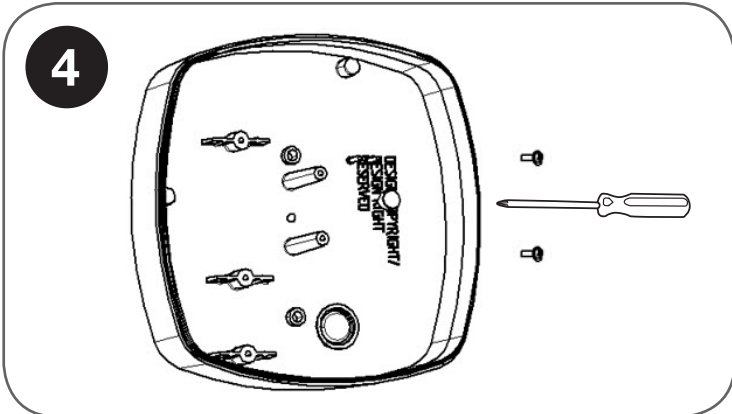

Installation Instructions - Moonlight LED

MOONLIGHT	
Part Ref	FHBL79*-B-OP
Lumen o/p	900 lm
Wattage	10W
Colour Temp	4000k
CRI	83 Ra

SUITABLE FOR LOOPING IN

For more Information call 01420 470 400 email lighting@fernhoward.com or visit www.fernhoward.com