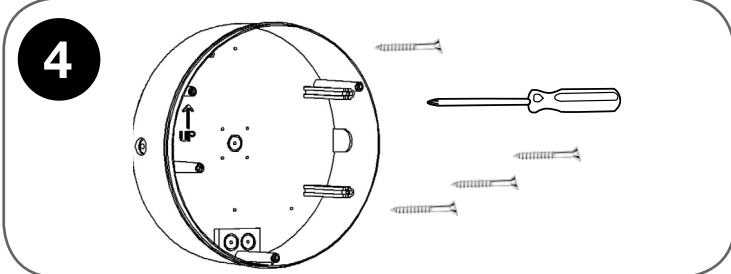

Installation Instructions - Alleycat Round Galaxy

| Alleycat Round Galaxy | | | | | | |
|------------------------------------|----------------|--------------|--------------|------|-------|------|
| Product Code: | FHBL9965-090 | FHBL9965-160 | FHBL9965-210 | | | |
| Base Colour | White or Black | | | | | |
| Diffuser Option | Clear | Opal | Clear | Opal | Clear | Opal |
| Lumen Output (Lumens) | 950 | 520 | 1,525 | 830 | 1,800 | 990 |
| System Power Consumption (W) | 10 | 10 | 15 | 15 | 20 | 20 |
| Colour Temperature (K) | 4,000 | | | | | |
| CRI (Ra) | 84 | | | | | |
| Life (L85 Hours) | 30,000 (L70) | | | | | |
| Efficacy (Lumens Per Circuit Watt) | 95 | 52 | 102 | 55 | 90 | 50 |

| Circuit Breaker Type | No. of Products |
|----------------------|-----------------|
| C10 | 50 |
| C13 | 65 |
| C16 | 80 |
| C20 | 100 |
| B10 | 30 |
| B13 | 39 |
| B16 | 48 |
| B20 | 60 |

SUITABLE FOR LOOPING IN