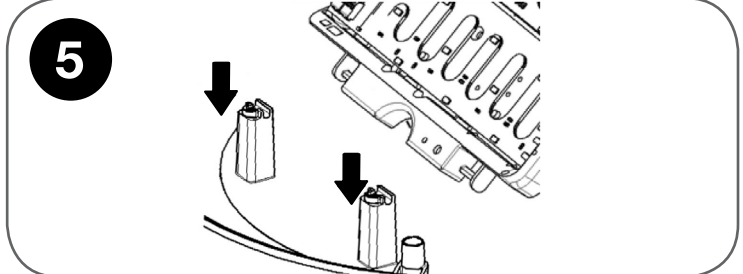

Installation Instructions - Alleycat Round Galaxy

| Alleycat Round Galaxy | | | | | | |
|------------------------------------|----------------|--------------|--------------|------|-------|------|
| Product Code: | FHBL9965-090 | FHBL9965-160 | FHBL9965-210 | | | |
| Base Colour | White or Black | | | | | |
| Diffuser Option | Clear | Opal | Clear | Opal | Clear | Opal |
| Lumen Output (Lumens) | 950 | 520 | 1,525 | 830 | 1,800 | 990 |
| System Power Consumption (W) | 10 | 10 | 15 | 15 | 20 | 20 |
| Colour Temperature (K) | 4,000 | | | | | |
| CRI (Ra) | 84 | | | | | |
| Life (L85 Hours) | 30,000 (L70) | | | | | |
| Efficacy (Lumens Per Circuit Watt) | 95 | 52 | 102 | 55 | 90 | 50 |

| Circuit Breaker Type | No. of Products |
|----------------------|-----------------|
| C10 | 50 |
| C13 | 65 |
| C16 | 80 |
| C20 | 100 |
| B10 | 30 |
| B13 | 39 |
| B16 | 48 |
| B20 | 60 |

SUITABLE FOR LOOPING IN