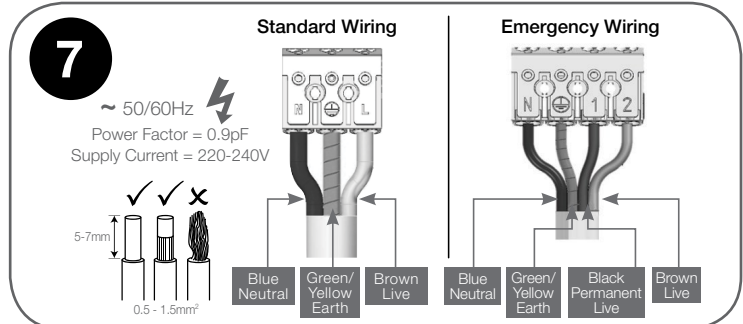

Installation Instructions - Alleycat Round Galaxy

| Alleycat Round Galaxy | | | | | | |
|------------------------------------|----------------|--------------|--------------|------|-------|------|
| Product Code: | FHBL9965-090 | FHBL9965-160 | FHBL9965-210 | | | |
| Base Colour | White or Black | | | | | |
| Diffuser Option | Clear | Opal | Clear | Opal | Clear | Opal |
| Lumen Output (Lumens) | 950 | 520 | 1,525 | 830 | 1,800 | 990 |
| System Power Consumption (W) | 10 | 10 | 15 | 15 | 20 | 20 |
| Colour Temperature (K) | 4,000 | | | | | |
| CRI (Ra) | 84 | | | | | |
| Life (L85 Hours) | 30,000 (L70) | | | | | |
| Efficacy (Lumens Per Circuit Watt) | 95 | 52 | 102 | 55 | 90 | 50 |

| Circuit Breaker Type | No. of Products |
|----------------------|-----------------|
| C10 | 50 |
| C13 | 65 |
| C16 | 80 |
| C20 | 100 |
| B10 | 30 |
| B13 | 39 |
| B16 | 48 |
| B20 | 60 |

SUITABLE FOR LOOPING IN