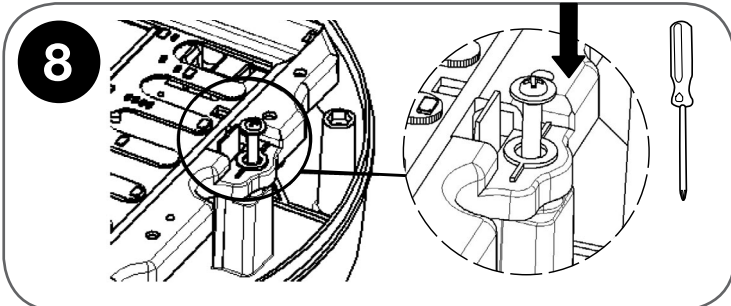

Installation Instructions - Alleycat Round Galaxy

| Alleycat Round Galaxy | | | | | | |
|------------------------------------|----------------|--------------|--------------|------|-------|------|
| Product Code: | FHBL9965-090 | FHBL9965-160 | FHBL9965-210 | | | |
| Base Colour | White or Black | | | | | |
| Diffuser Option | Clear | Opal | Clear | Opal | Clear | Opal |
| Lumen Output (Lumens) | 950 | 520 | 1,525 | 830 | 1,800 | 990 |
| System Power Consumption (W) | 10 | 10 | 15 | 15 | 20 | 20 |
| Colour Temperature (K) | 4,000 | | | | | |
| CRI (Ra) | 84 | | | | | |
| Life (L85 Hours) | 30,000 (L70) | | | | | |
| Efficacy (Lumens Per Circuit Watt) | 95 | 52 | 102 | 55 | 90 | 50 |