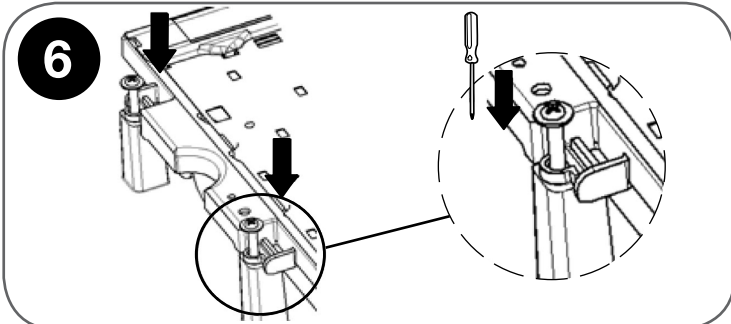

Installation Instructions - Alleycat Round Galaxy

| Alleycat Round Galaxy | | | | | | |
|------------------------------------|----------------|--------------|--------------|------|-------|------|
| Product Code: | FHBL9965-090 | FHBL9965-160 | FHBL9965-210 | | | |
| Base Colour | White or Black | | | | | |
| Diffuser Option | Clear | Opal | Clear | Opal | Clear | Opal |
| Lumen Output (Lumens) | 950 | 520 | 1,525 | 830 | 1,800 | 990 |
| System Power Consumption (W) | 10 | 10 | 15 | 15 | 20 | 20 |
| Colour Temperature (K) | 4,000 | | | | | |
| CRI (Ra) | 84 | | | | | |
| Life (L85 Hours) | 30,000 (L70) | | | | | |
| Efficacy (Lumens Per Circuit Watt) | 95 | 52 | 102 | 55 | 90 | 50 |