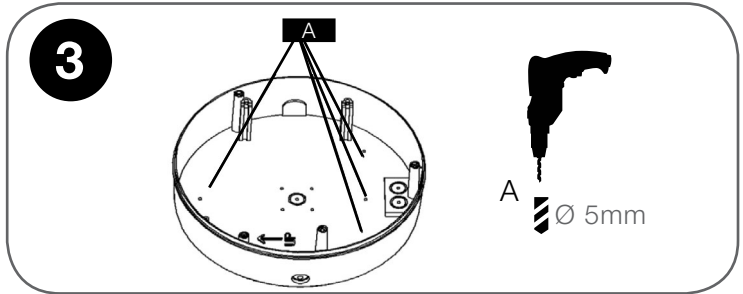

Installation Instructions - Alleycat Round Galaxy

| Alleycat Round Galaxy | | | | | | |
|------------------------------------|----------------|--------------|--------------|------|-------|------|
| Product Code: | FHBL9965-090 | FHBL9965-160 | FHBL9965-210 | | | |
| Base Colour | White or Black | | | | | |
| Diffuser Option | Clear | Opal | Clear | Opal | Clear | Opal |
| Lumen Output (Lumens) | 950 | 520 | 1,525 | 830 | 1,800 | 990 |
| System Power Consumption (W) | 10 | 10 | 15 | 15 | 20 | 20 |
| Colour Temperature (K) | 4,000 | | | | | |
| CRI (Ra) | 84 | | | | | |
| Life (L85 Hours) | 30,000 (L70) | | | | | |
| Efficacy (Lumens Per Circuit Watt) | 95 | 52 | 102 | 55 | 90 | 50 |