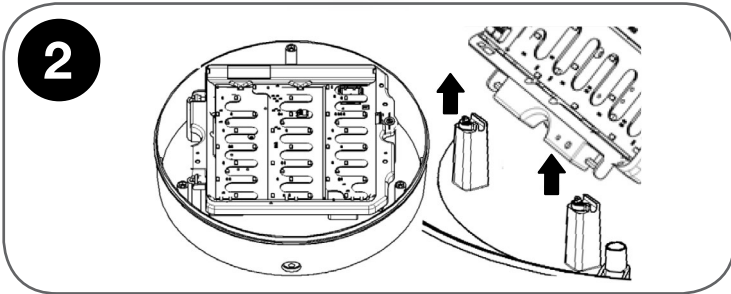

Installation Instructions - Alleycat Round Galaxy

| Alleycat Round Galaxy | | | | | | |
|------------------------------------|----------------|--------------|--------------|------|-------|------|
| Product Code: | FHBL9965-090 | FHBL9965-160 | FHBL9965-210 | | | |
| Base Colour | White or Black | | | | | |
| Diffuser Option | Clear | Opal | Clear | Opal | Clear | Opal |
| Lumen Output (Lumens) | 950 | 520 | 1,525 | 830 | 1,800 | 990 |
| System Power Consumption (W) | 10 | 10 | 15 | 15 | 20 | 20 |
| Colour Temperature (K) | 4,000 | | | | | |
| CRI (Ra) | 84 | | | | | |
| Life (L85 Hours) | 30,000 (L70) | | | | | |
| Efficacy (Lumens Per Circuit Watt) | 95 | 52 | 102 | 55 | 90 | 50 |

| Circuit Breaker Type | No. of Products |
|----------------------|-----------------|
| C10 | 50 |
| C13 | 65 |
| C16 | 80 |
| C20 | 100 |
| B10 | 30 |
| B13 | 39 |
| B16 | 48 |
| B20 | 60 |

SUITABLE FOR LOOPING IN