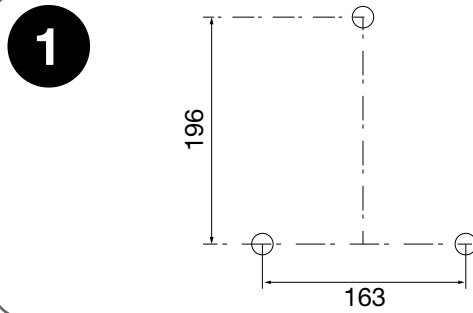

Installation Instructions - Alleycat Round Galaxy

| Alleycat Round Galaxy | | | | | | |
|------------------------------------|----------------|--------------|--------------|------|-------|------|
| Product Code: | FHBL9965-090 | FHBL9965-160 | FHBL9965-210 | | | |
| Base Colour | White or Black | | | | | |
| Diffuser Option | Clear | Opal | Clear | Opal | Clear | Opal |
| Lumen Output (Lumens) | 950 | 520 | 1,525 | 830 | 1,800 | 990 |
| System Power Consumption (W) | 10 | 10 | 15 | 15 | 20 | 20 |
| Colour Temperature (K) | 4,000 | | | | | |
| CRI (Ra) | 84 | | | | | |
| Life (L85 Hours) | 30,000 (L70) | | | | | |
| Efficacy (Lumens Per Circuit Watt) | 95 | 52 | 102 | 55 | 90 | 50 |

| Circuit Breaker Type | No. of Products |
|----------------------|-----------------|
| C10 | 50 |
| C13 | 65 |
| C16 | 80 |
| C20 | 100 |
| B10 | 30 |
| B13 | 39 |
| B16 | 48 |
| B20 | 60 |

SUITABLE FOR LOOPING IN