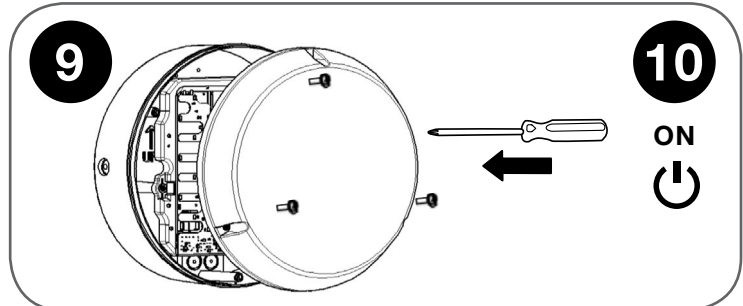

Installation Instructions - Alleycat Round Galaxy

| Alleycat Round Galaxy | | | | | | |
|------------------------------------|----------------|--------------|--------------|------|-------|------|
| Product Code: | FHBL9965-090 | FHBL9965-160 | FHBL9965-210 | | | |
| Base Colour | White or Black | | | | | |
| Diffuser Option | Clear | Opal | Clear | Opal | Clear | Opal |
| Lumen Output (Lumens) | 950 | 520 | 1,525 | 830 | 1,800 | 990 |
| System Power Consumption (W) | 10 | 10 | 15 | 15 | 20 | 20 |
| Colour Temperature (K) | 4,000 | | | | | |
| CRI (Ra) | 84 | | | | | |
| Life (L85 Hours) | 30,000 (L70) | | | | | |
| Efficacy (Lumens Per Circuit Watt) | 95 | 52 | 102 | 55 | 90 | 50 |

| Circuit Breaker Type | No. of Products |
|----------------------|-----------------|
| C10 | 50 |
| C13 | 65 |
| C16 | 80 |
| C20 | 100 |
| B10 | 30 |
| B13 | 39 |
| B16 | 48 |
| B20 | 60 |

SUITABLE FOR LOOPING IN