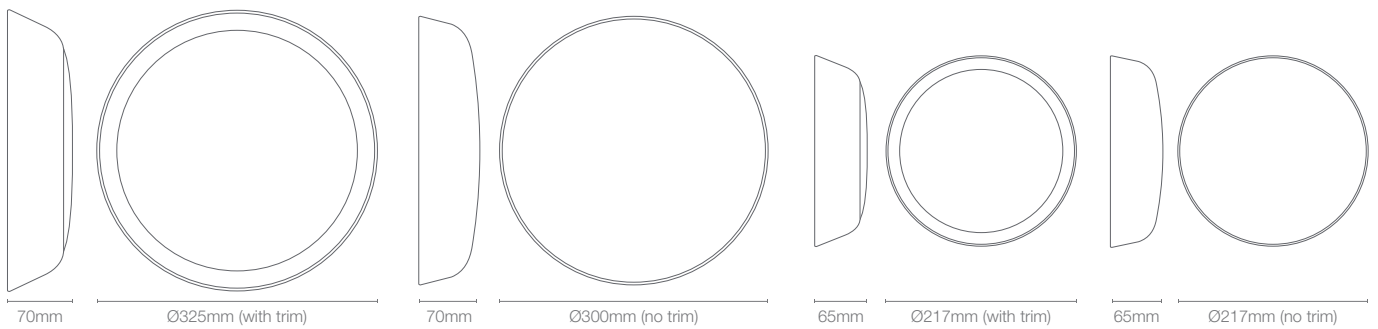

ICEBREAKER

LED Bulkhead

FernHoward
Lighting

A slim decorative LED luminaire that blends well with all interiors due to its timeless, clean and simple design.

FEATURES

- Available in two sizes – Ø245 and 325mm
- Robust polycarbonate body with decorative trim available in white or chrome
- The trim creates an appealing halo of light on the mounting surface.
- Opal polycarbonate diffuser
- Energy efficient LED gear tray

ICEBREAKER

Icebreaker Large Ø300mm
White and Chrome trim

Icebreaker Small Ø217mm
White and Chrome trim

Icebreaker without trim

TECHNICAL INFORMATION

Dimensions, 2 sizes:

Icebreaker Small
Basic Ø300 x 70
with Trim Ø325 x 70

Icebreaker Large
Basic Ø217 x 65
with Trim Ø245 x 65

Weight:

Icebreaker Small
0.5kg
Icebreaker Large
0.85kg

Mounting type:

Base Colour Options:

- White trim
- Chrome trim

Diffuser Options:

- Opal Diffuser