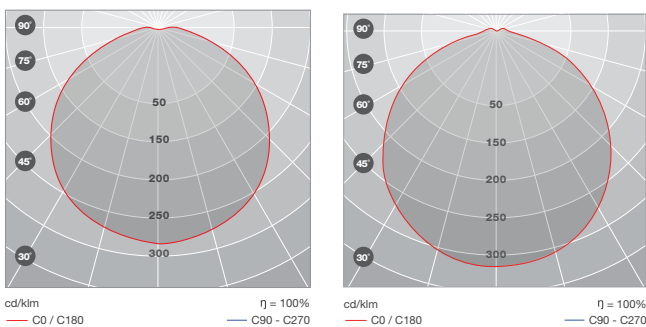

LIGHT DISTRIBUTION

Icebreaker - Small
Opal Diffuser

Icebreaker - Large
Opal Diffuser

Photometric files at
www.fernhoward.com

STANDARDS